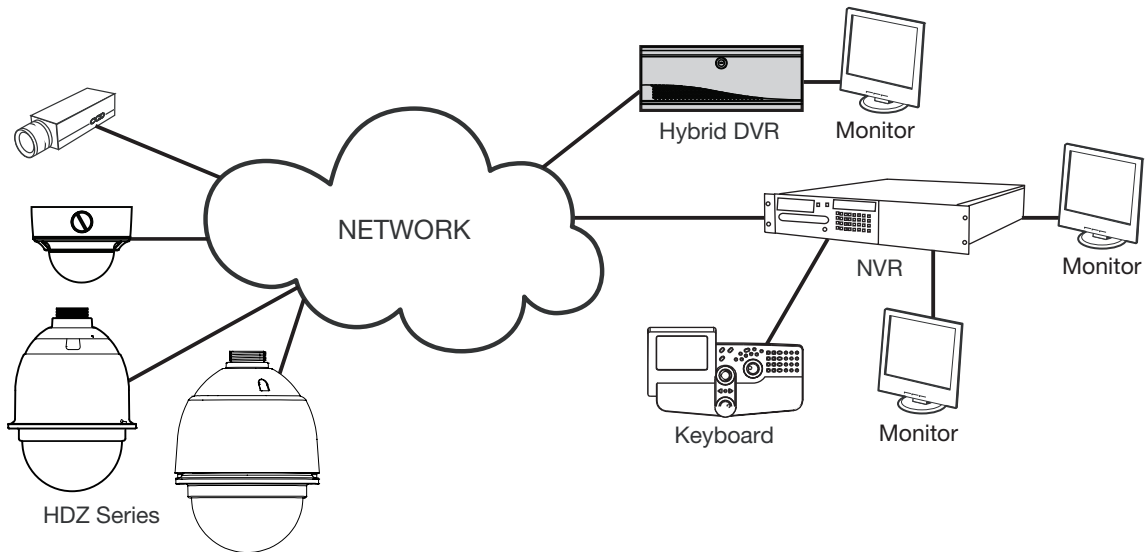

HDZ SERIES – SD IP PTZ DOMES

www.honeywellvideo.com

SYSTEM DIAGRAM AND DIMENSIONS

System Diagram

Outdoor Pendant