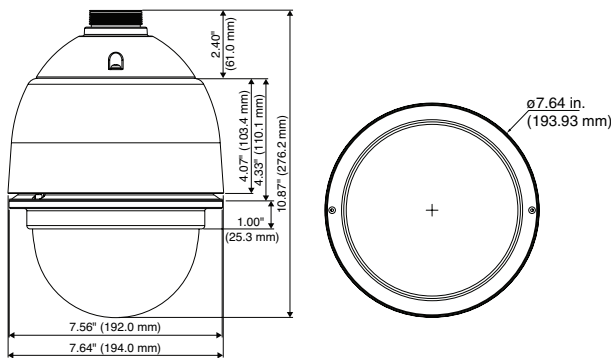

HDZ SERIES – SD IP PTZ DOMES

www.honeywellvideo.com

SYSTEM DIAGRAM AND DIMENSIONS

System Diagram

Outdoor Pendant