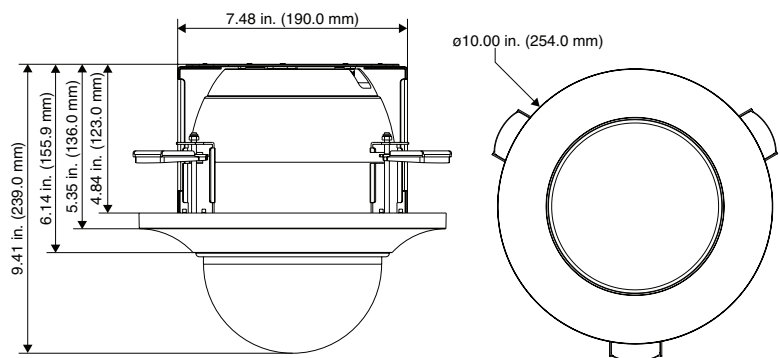

HDZ SERIES – SD IP PTZ DOMES

www.honeywellvideo.com

SYSTEM DIAGRAM AND DIMENSIONS

System Diagram

Outdoor Pendant

Indoor Pendant

Using In-Ceiling Back Can Housing (HDZHINKIT)

Using In-Ceiling Bracket (HDZINBKT)