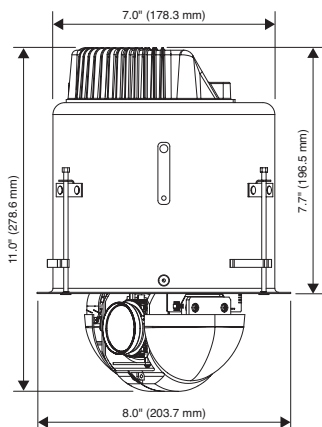

Using In-Ceiling Back Can Housing (HDZHINKIT)