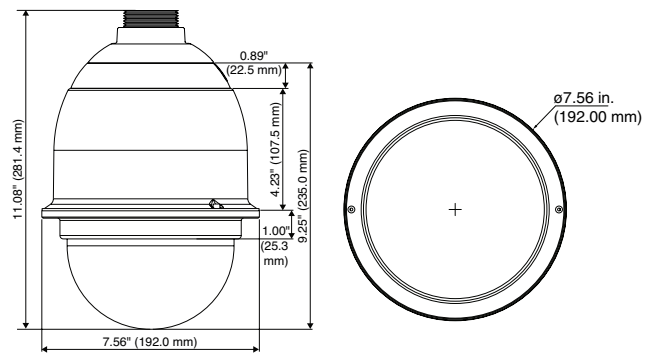

Indoor Pendant